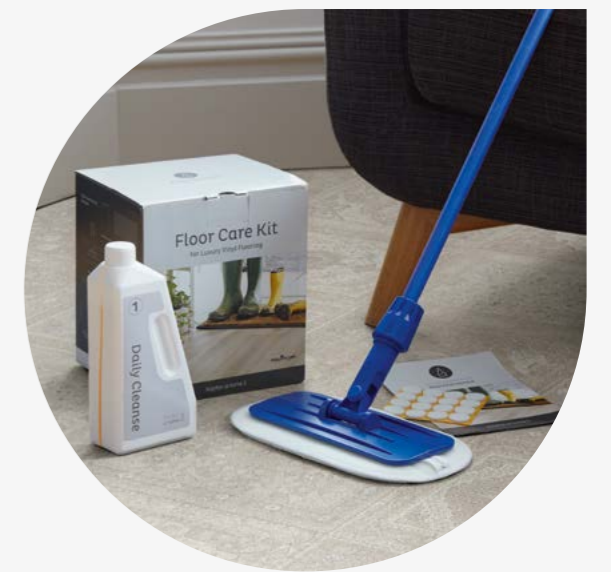

Floor Care Kit Contents:

- Daily Cleanse 750ml
- Prepare 750ml
- Polish & Protect 750ml
- 1 x Blue Applicator
- 1 x Coarse Stripper Pad
- Soft Polishing Pad
- Floor Protector Pads
- Floor Care Guide