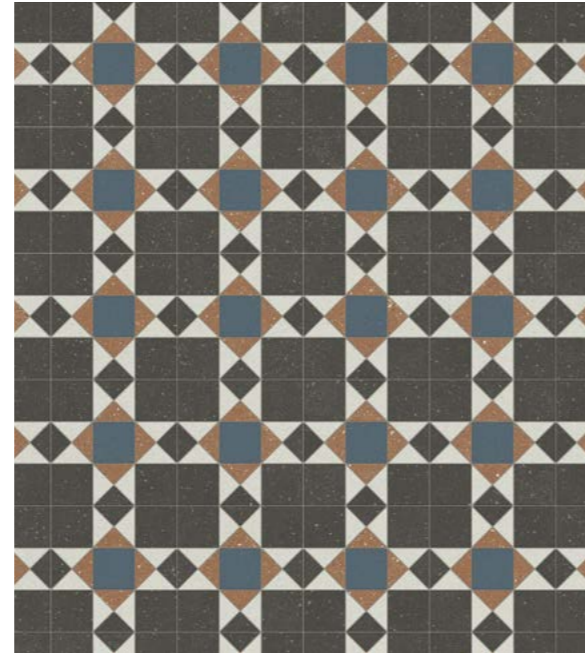

Parlour Tile 3414