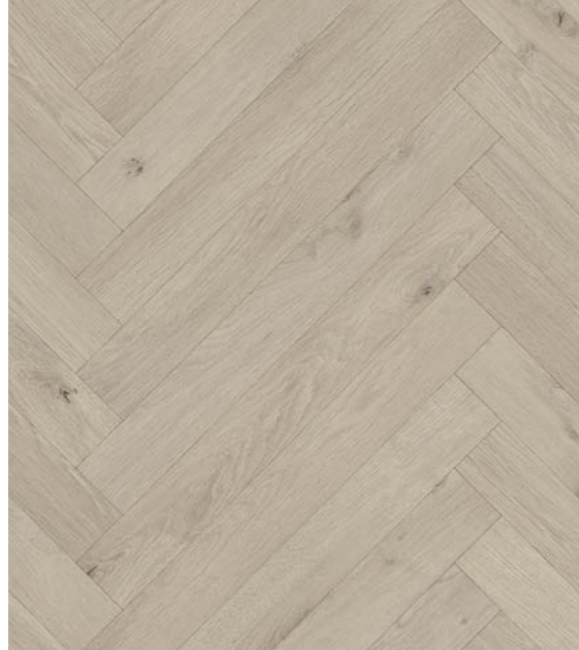

Grey Oak Parquet

Grey Oak Parquet 2168

Plank Size: 88 x 700mm

Oakland Parquet 2167

Plank Size: 88 x 700mm

Oakland Parquet

Antique Herringbone

Secura