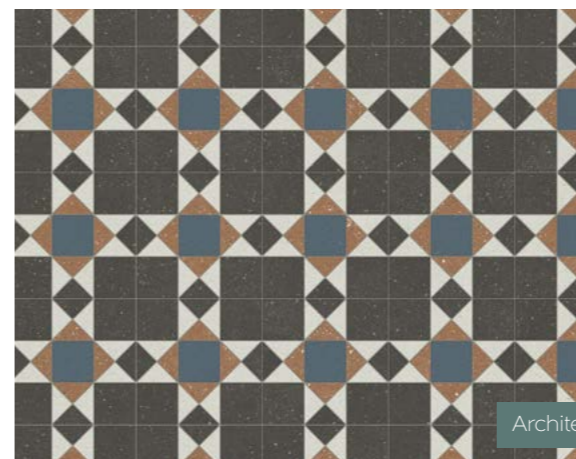

Parlour Tile 3414

Architex

page 30